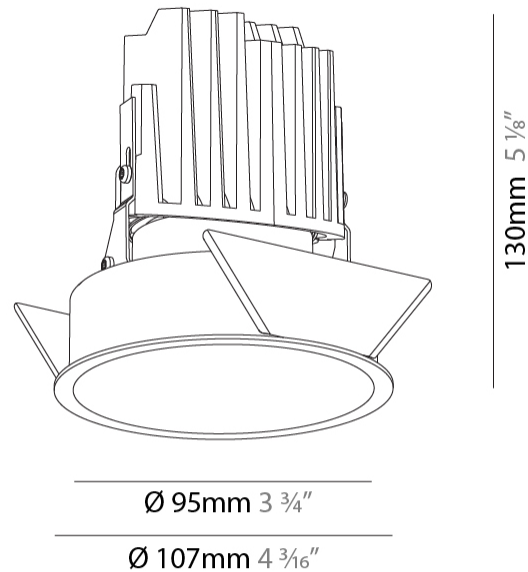

GENERAL

Series: Bioniq
Subseries: Bioniq Round Deep
Brand: Prolicht
Division: Architectural
Mounting Type: Recessed
Mounting Location: Ceiling
Subcategory: Downlight

PHYSICAL

Shape: Round
Diameter (mm): 107
Diameter (in): 4 3/16
Height (mm): 130
Height (in): 5 1/8
Ceiling Thickness (mm): 10 / 12.5 / 15
Ceiling Thickness (in): 3/8 or 1/2 or 9/16
Min. Recessing Depth (mm): 150
Min. Recessing Depth (in): 5 7/8
Light Distribution: Downlight
Weight (kg): 0.533
Weight (lbs): 1.18
Fixture Finish: SSR / BKV / CWI / CRY / HAB / LAG / UFT / ITA / RUA / RUR / MIC / FTG / MYG / TWT / LOD / PUS / FRO / FUP / KIA / POP / BLS / SPG / MEY / GOH / GUM / CHC / COM / ABZ / JAG / OBR / MOS / ROR
Fixture Material: Aluminum Die Cast
Cut-out Measurements: 98mm / 3 7/8"

ELECTRICAL

Lamp Type: LED (Zhaga Standard)
Input Wattage (W): 15.5
Total Output Wattage (W): 13
Dimming: Tri-Mode (Non-Dimming and Phase Dimming (120Vac only) and 0-10V Dimming)
Driver Included: No
Driver Location: Recessed Housing
Driver Type: Constant Current - Universal
Driver Class: Class 2
Housing: See components
Input Voltage (V): 120 - 277
Constant Current (MA): 500

LED

Number of LEDs: 1
Color Temperature (°K): 2700 / 3000 / 3500 / 4000
Max. Delivered Lumen (lm): 1140 / 1180 / 1245 / 1270
CRI: >90 CRI
Lamp Life (hrs): 50000

OPTICAL

Reflector°: 20 / 40 / 60

RATINGS AND CERTIFICATIONS

Certified By: Certified for North American Standards
IP rating: IP54